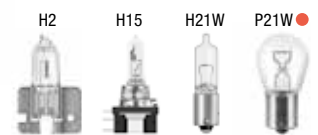

Parking/marker light 

Side indicator 

Front indicator 

Side-marker light 

License plate light 

Low beam / High beam 

Daytime running light 

Fog light 